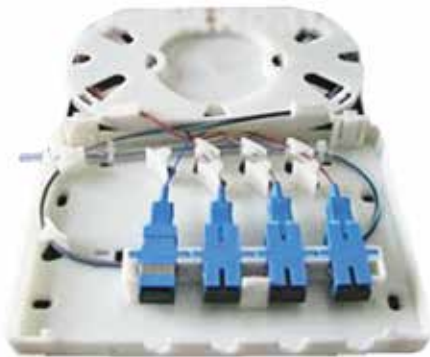

# 4-PORT FIBER WALL SOCKET

It is FTTH mini optic terminal box, made of high quality plastic, small size, with plastic splice tray inside. It provides an economical way for terminating small optical fiber.

## ★ Features

- Light weight, small size, easy installation
- The base and cover of the box adopts self-clip method, which is eas and convenient to open and close
- Can connect/reconnect to adapters more than 200 times
- Connector for FC, SC, ST or E2000
- Max. Capacity: 4 fibers
- Dimension: 15 x 11 x 3m (L X W X H)
- Weight 0.2kg

## ✓ Applications

- Suitable for Pigtail, ribbon and bunch cable connectors distribution
- Used for wall-mounted and rack-mounted applications